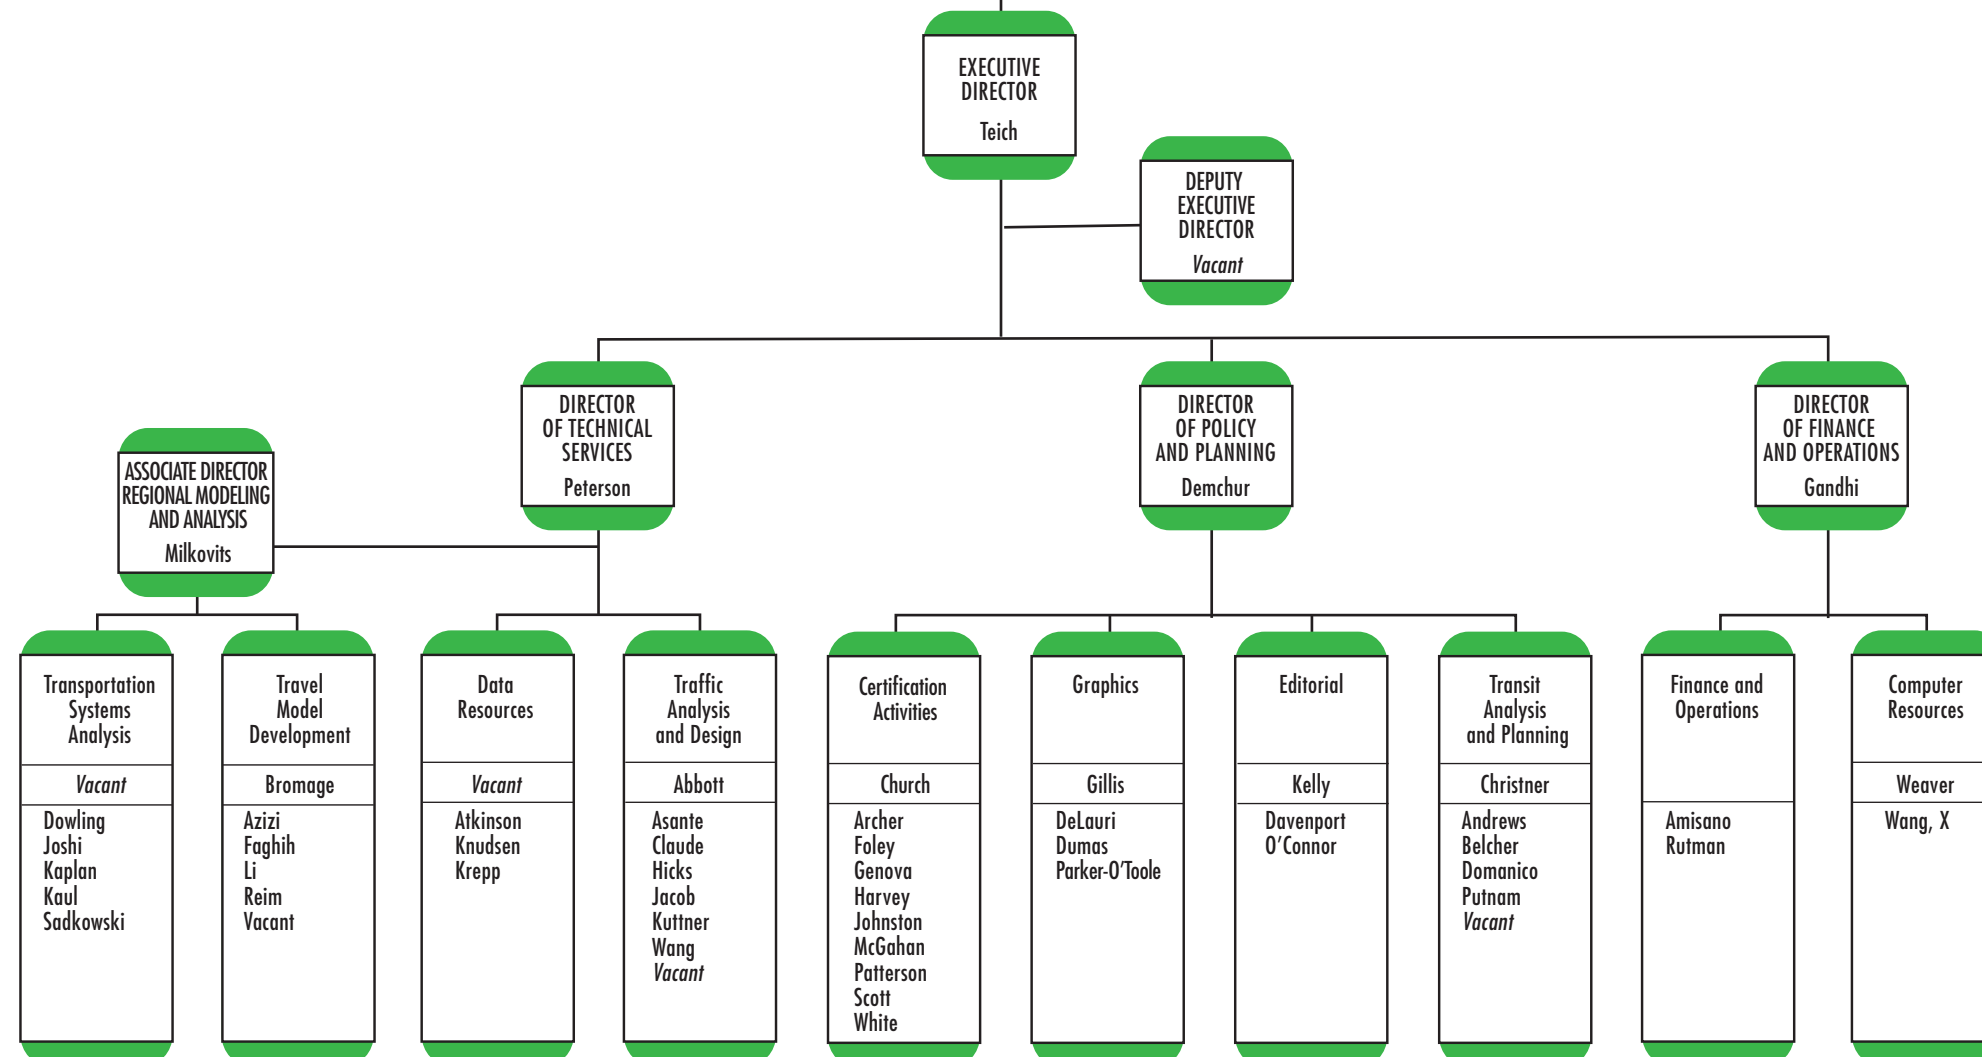

MEMBERSHIP OF THE BOSTON REGION METROPOLITAN PLANNING ORGANIZATION

CENTRAL TRANSPORTATION PLANNING STAFF

Note: Positions in *italic* are not advertised as of August 2020