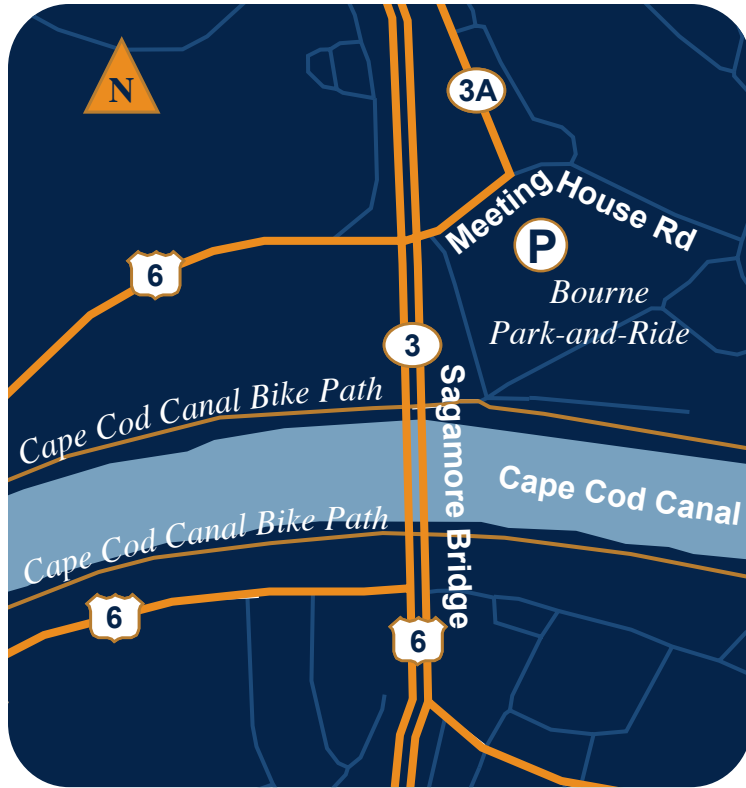

Bourne Park-and-Ride Lot

Route 3, near Sagamore rotary

Spaces: 377 **Average Occupancy:** 83% **Contact:** 888.4.COMMUTE

Commuting Options: Carpool, Vanpool

Plymouth and Brockton 508.746.0378 CCRTA Villager 508.385.8311

Lighted: Yes **Bus Shelter:** Yes **Bike Rack:** No **Public Telephone:** Yes

LOCATION MAP

Driving Directions

Changes due to construction. Please call MassRIDES, at 888.4.COMMUTE, for information.