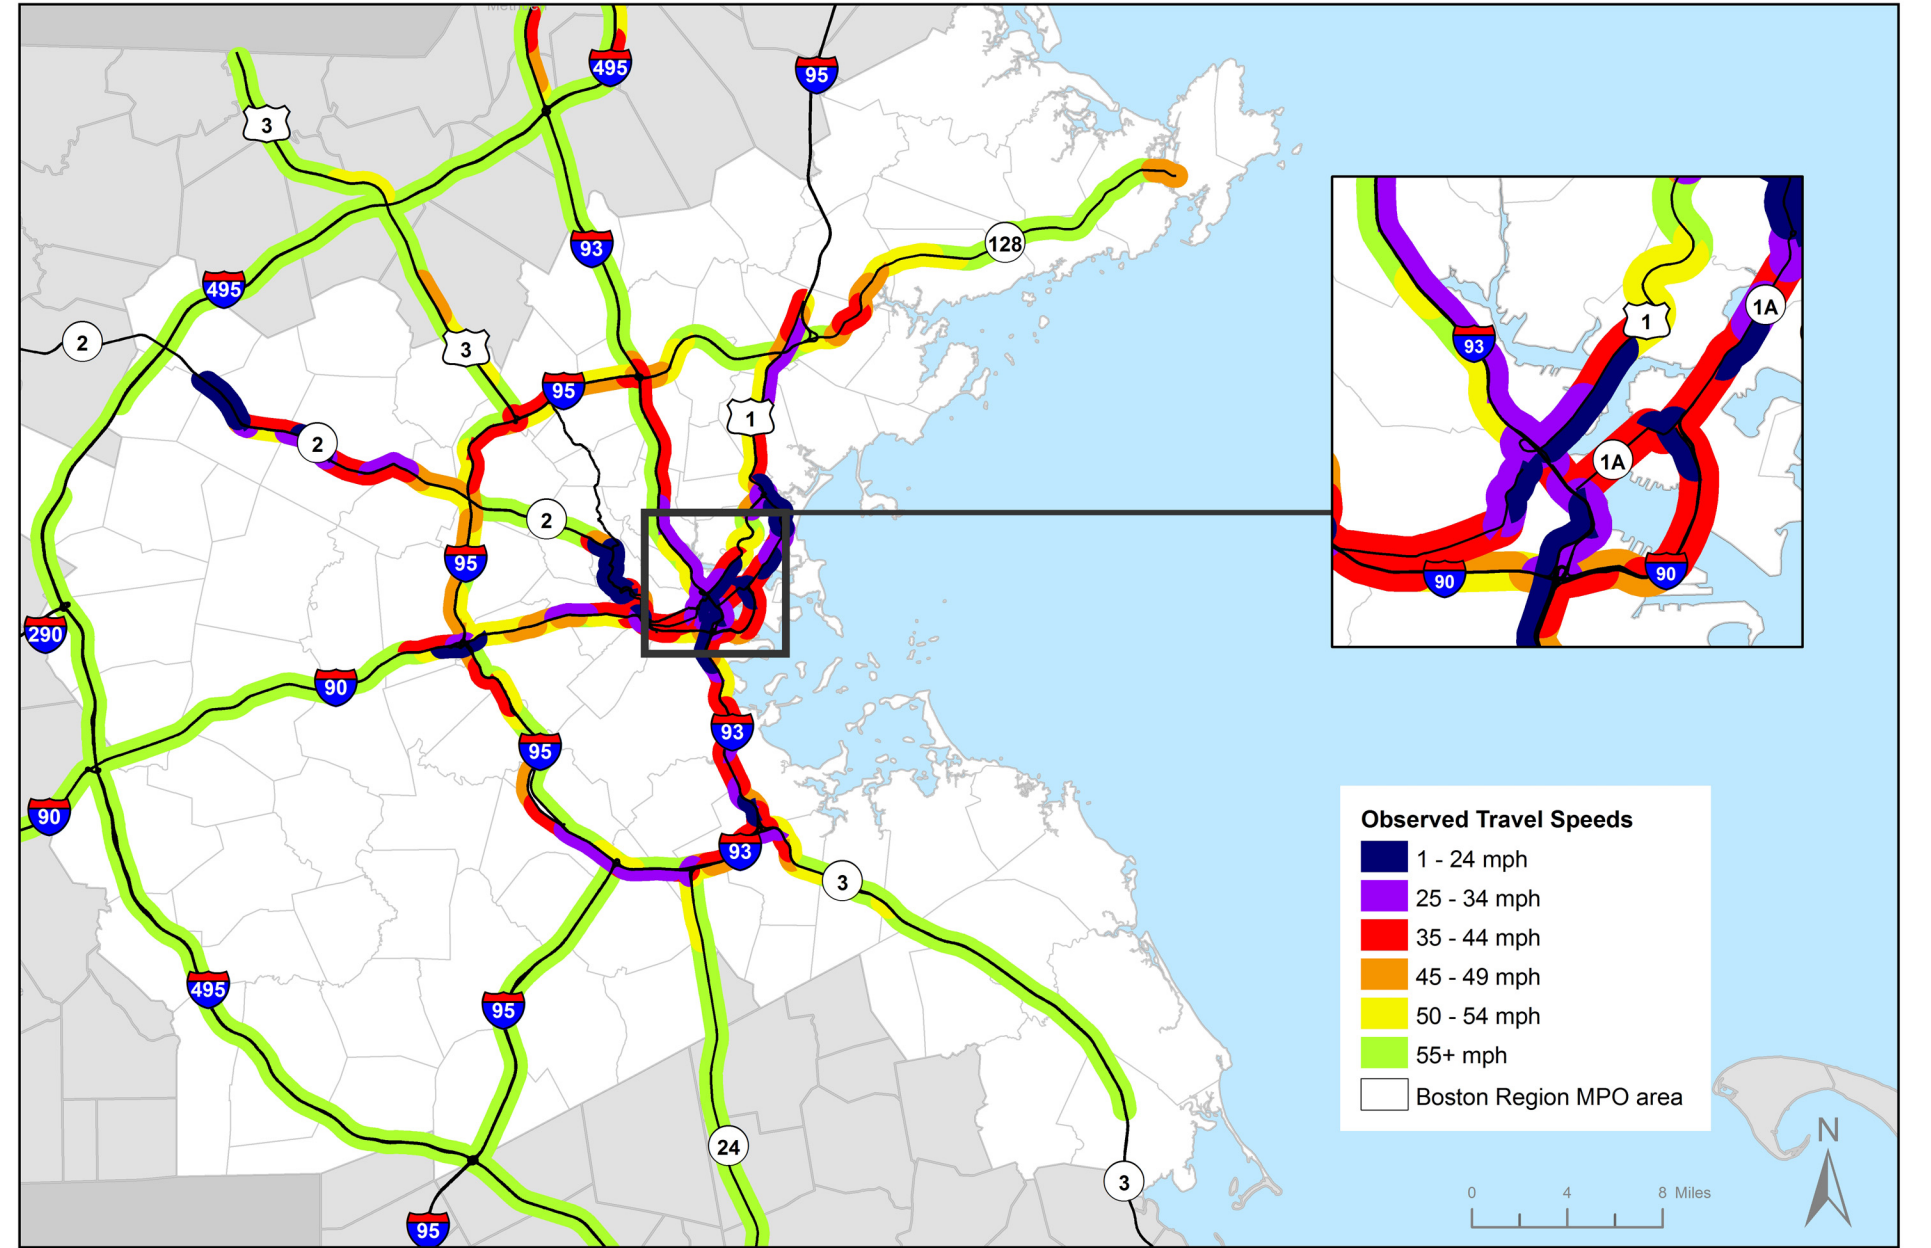

BOSTON
REGION
MPO

Travel Speeds for Expressways:
AM Peak Period, 2004-07

*Congestion
Management
Process*

BOSTON
REGION
MPO

Travel Speeds for Expressways:
PM Peak Period, 2004-07

*Congestion
Management
Process*